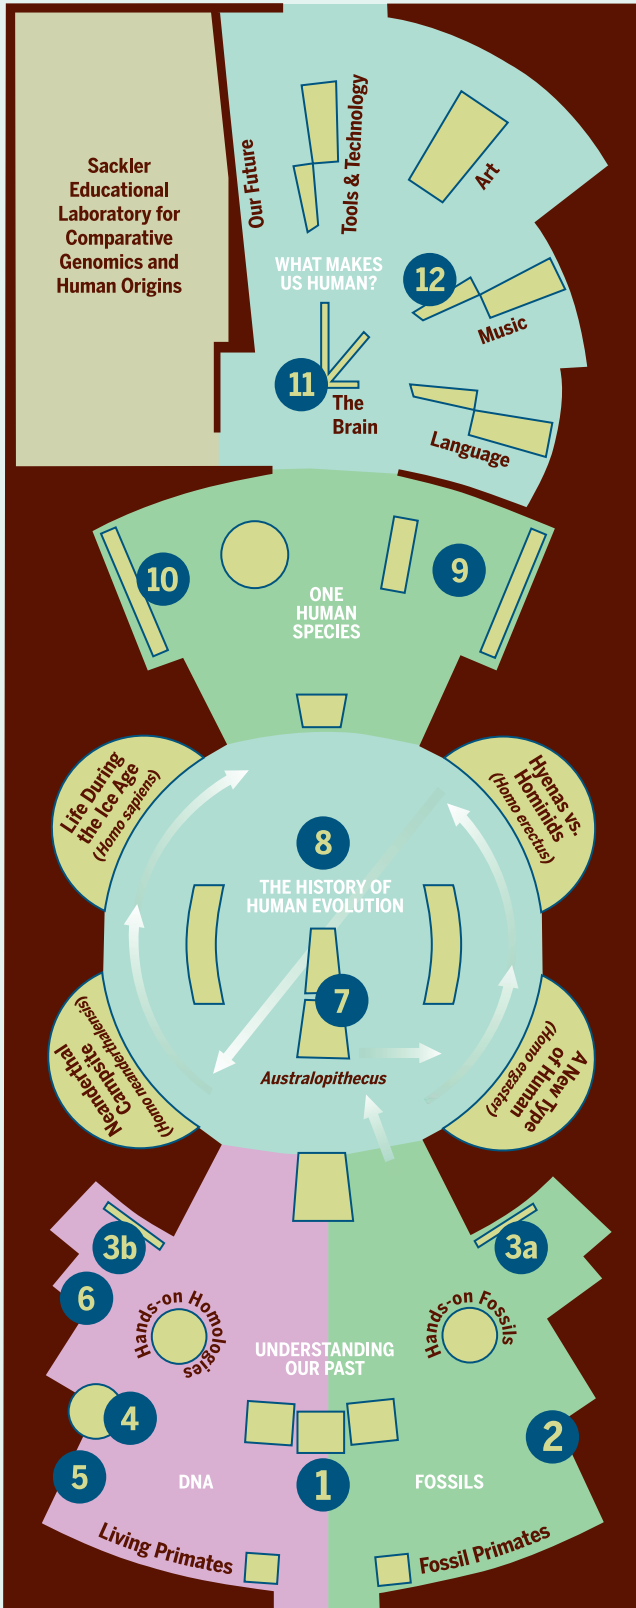

# MAP OF THE EXHIBITION

▲ To Arthur Ross Hall of Meteorites

▲ ENTER

The numbered locations correspond to the Teaching in the Exhibition explorations.

- 1 Chimpanzee, Modern Human, and Neanderthal Skeletons
- 2 Fossils: A Record of the Past
- 3 Evolutionary Trees (3a. Our Hominid "Family Tree" and 3b. Tree of Life)
- 4 Cell Model
- 5 DNA: Comparing Humans and Chimps
- 6 Evolution: How It Works
- 7 Two *Australopithecus* Figures/ Laetoli Footprints
- 8 The History of Human Evolution
- 9 Science Bulletins Video and Kiosks
- 10 Map: Our Earliest Migrations
- 11 The Brain
- 12 Language, Music, Art, Tools & Technology