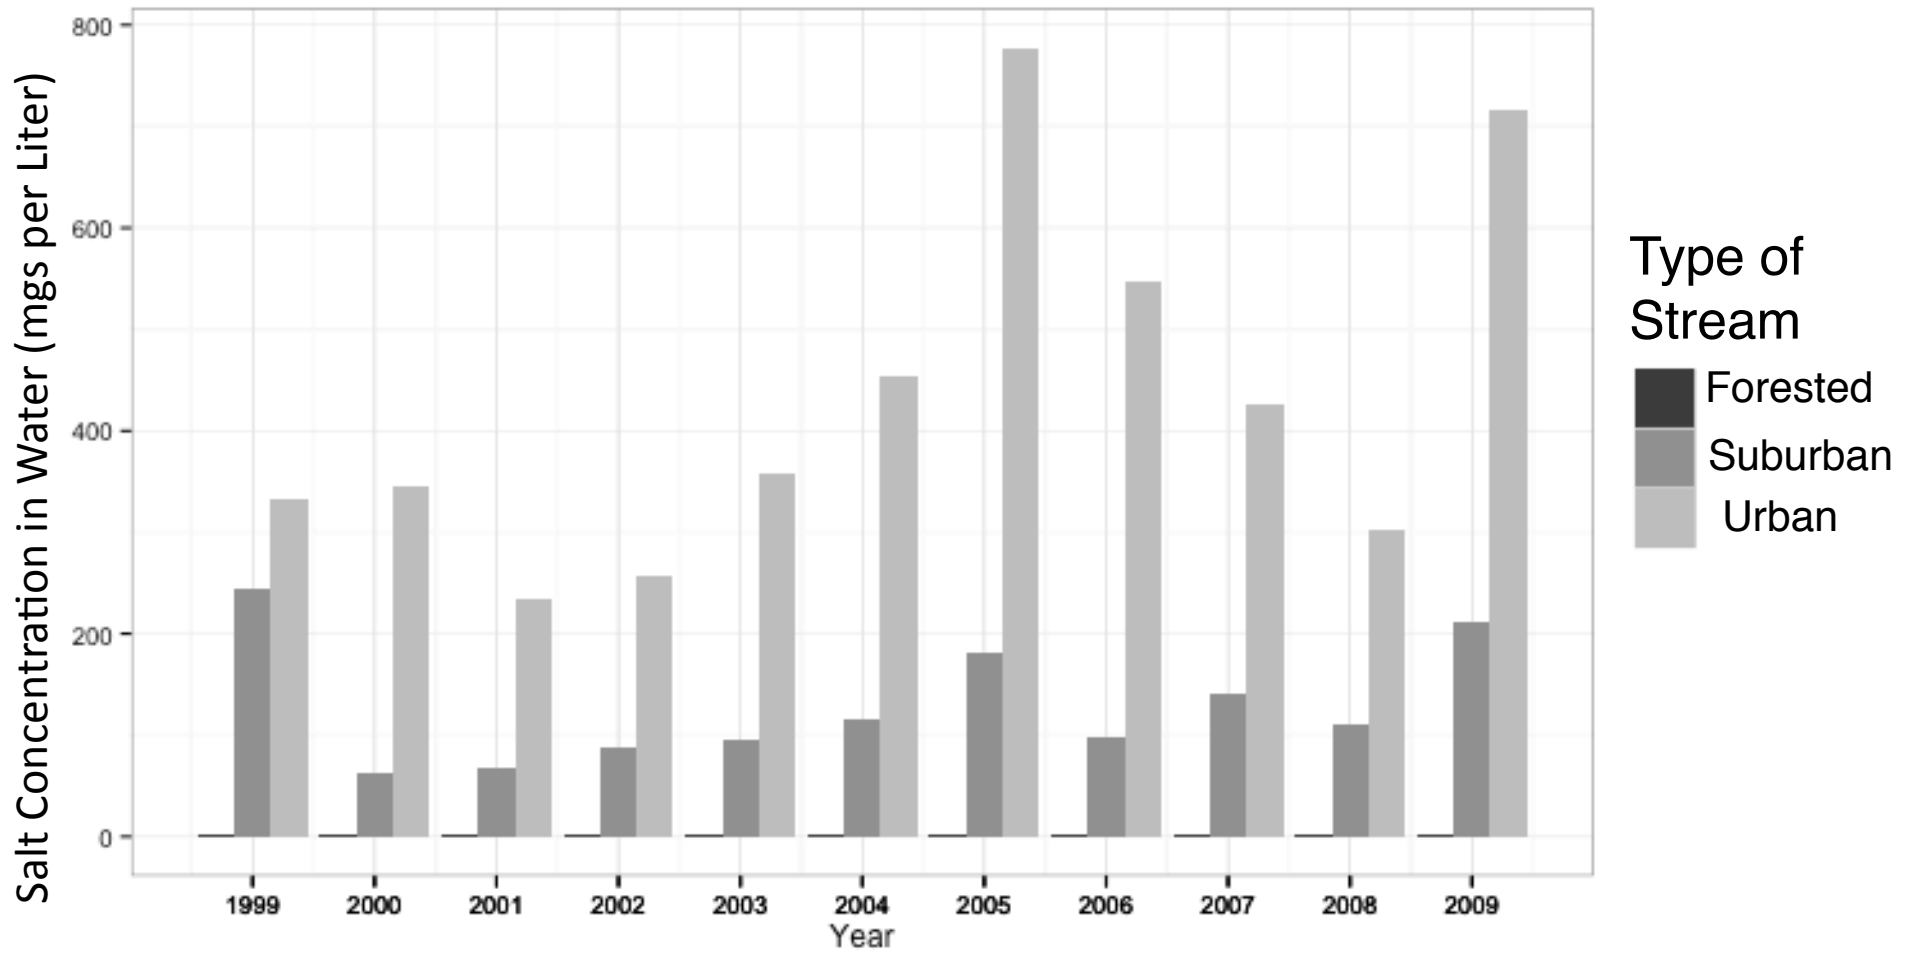

Seasonal Salt Concentration in Urban, Suburban and Forested Streams near Baltimore

Seasonal Salt Concentration in Urban, Suburban and Forested Streams near Baltimore

Annual Salt Concentration in Urban, Suburban and Forested Streams near Baltimore

Annual Salt Concentration in Urban, Suburban and Forested Streams near Baltimore