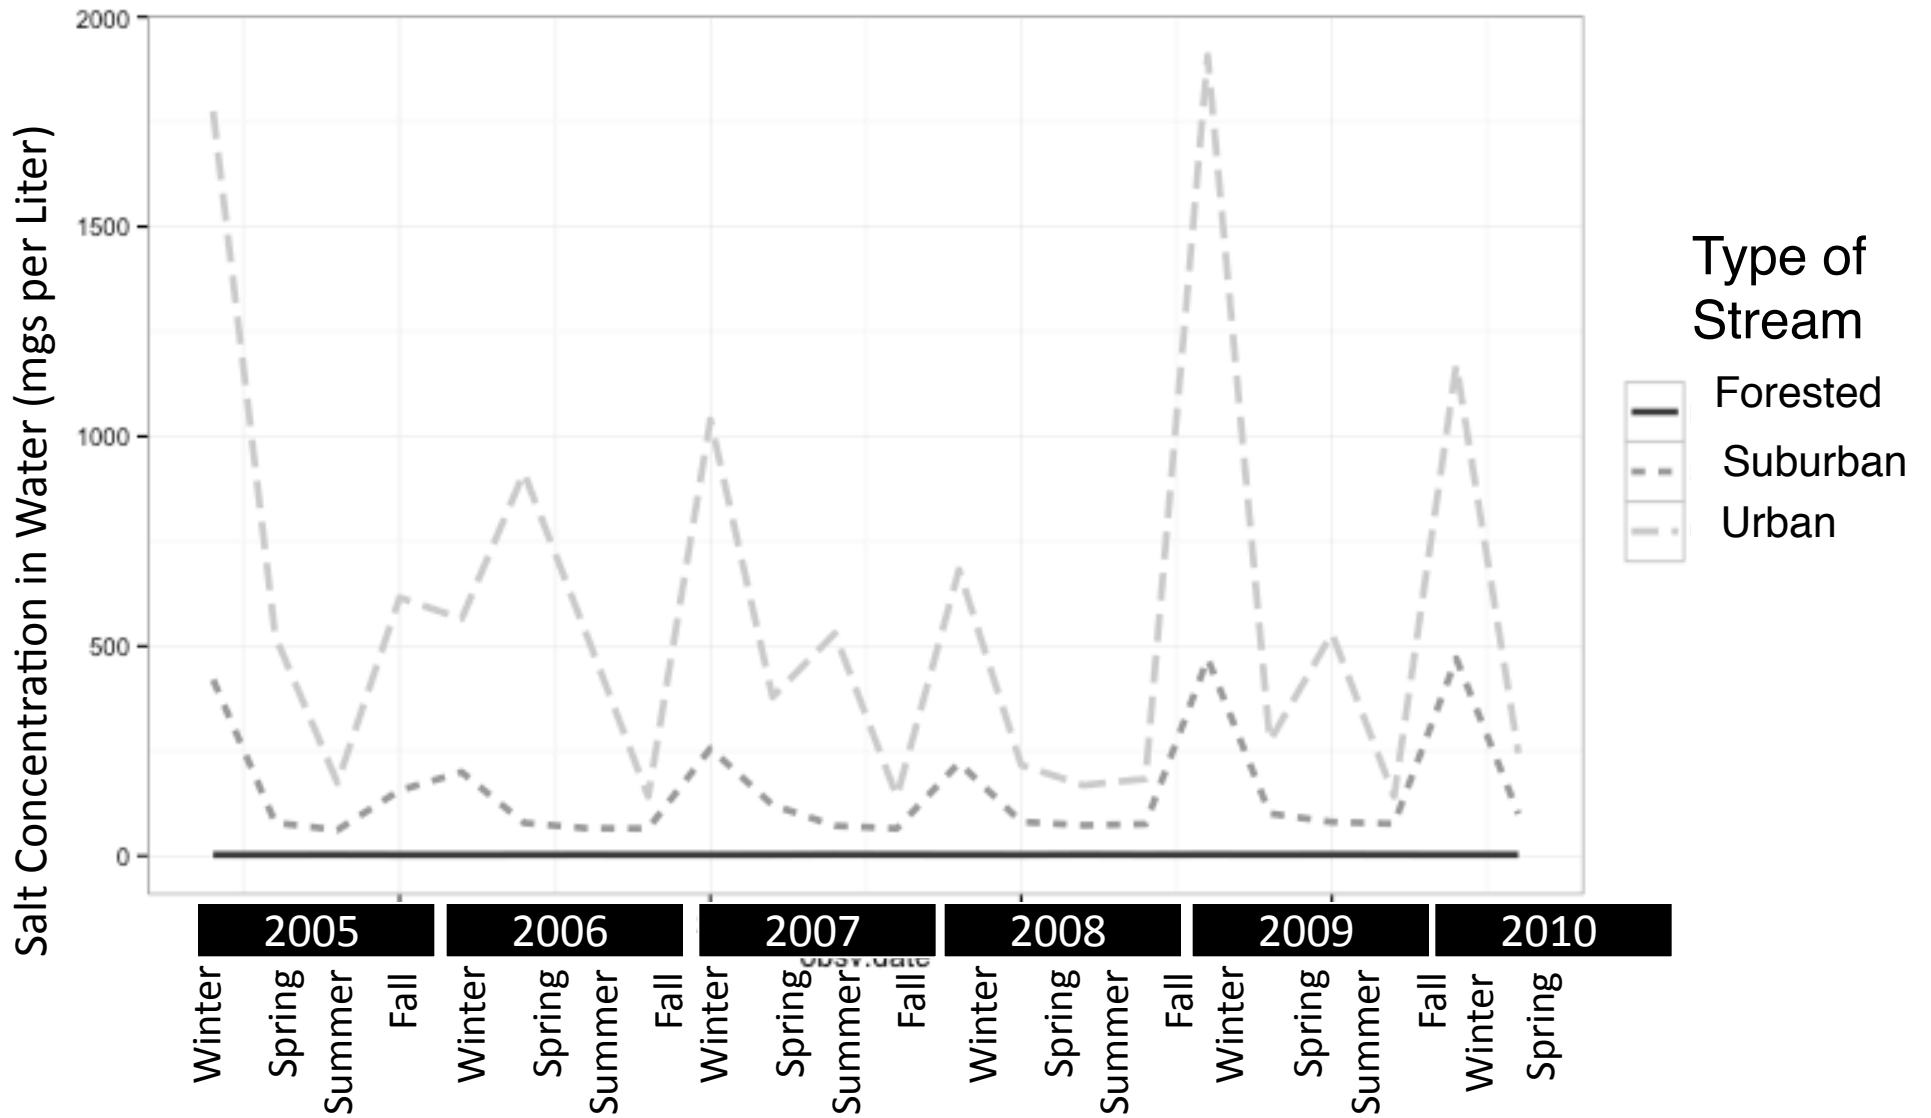

Seasonal Salt Concentration in Urban, Suburban and Forested Streams near Baltimore

Seasonal Salt Concentration in Urban, Suburban and Forested Streams near Baltimore

Annual Salt Concentration in Urban, Suburban and Forested Streams near Baltimore

Annual Salt Concentration in Urban, Suburban and Forested Streams near Baltimore