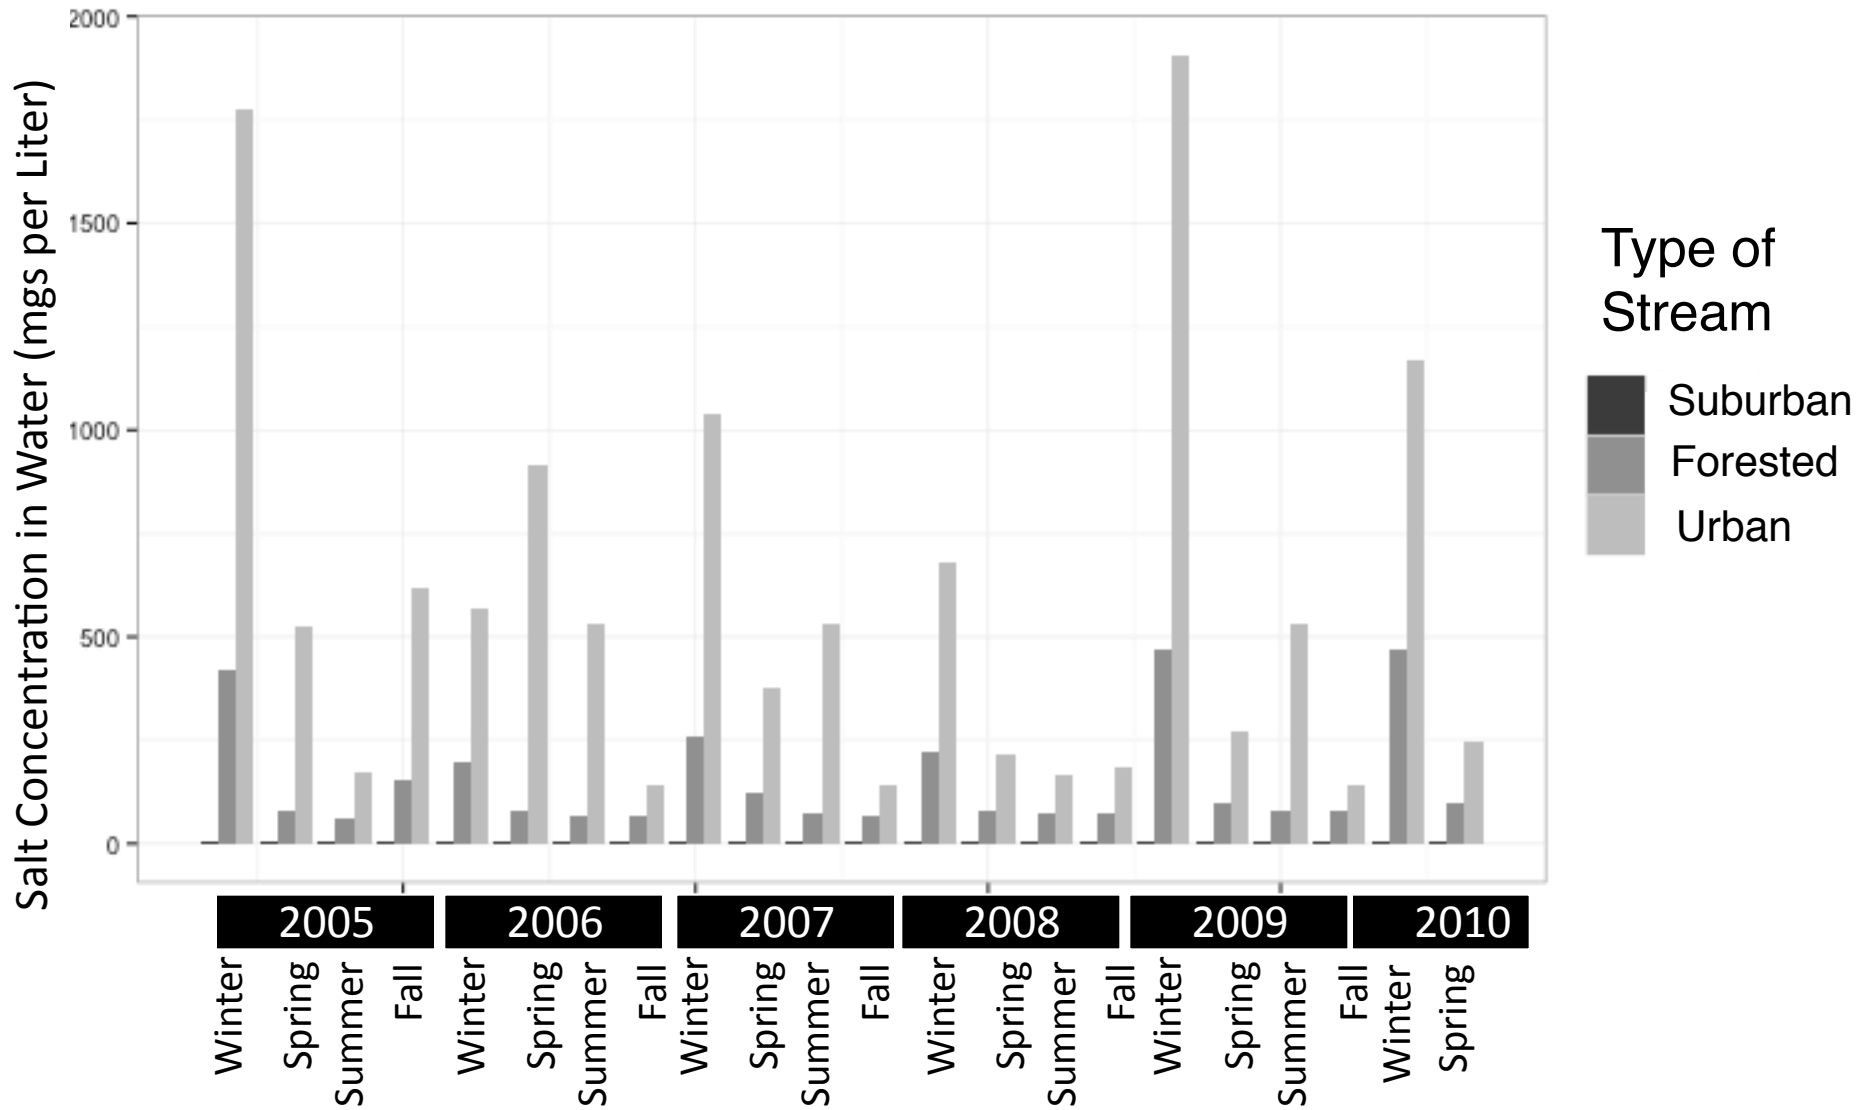

Seasonal Salt Concentration in Urban, Suburban and Forested Streams near Baltimore

Seasonal Salt Concentration in Urban, Suburban and Forested Streams near Baltimore

Annual Salt Concentration in Urban, Suburban and Forested Streams near Baltimore

Annual Salt Concentration in Urban, Suburban and Forested Streams near Baltimore