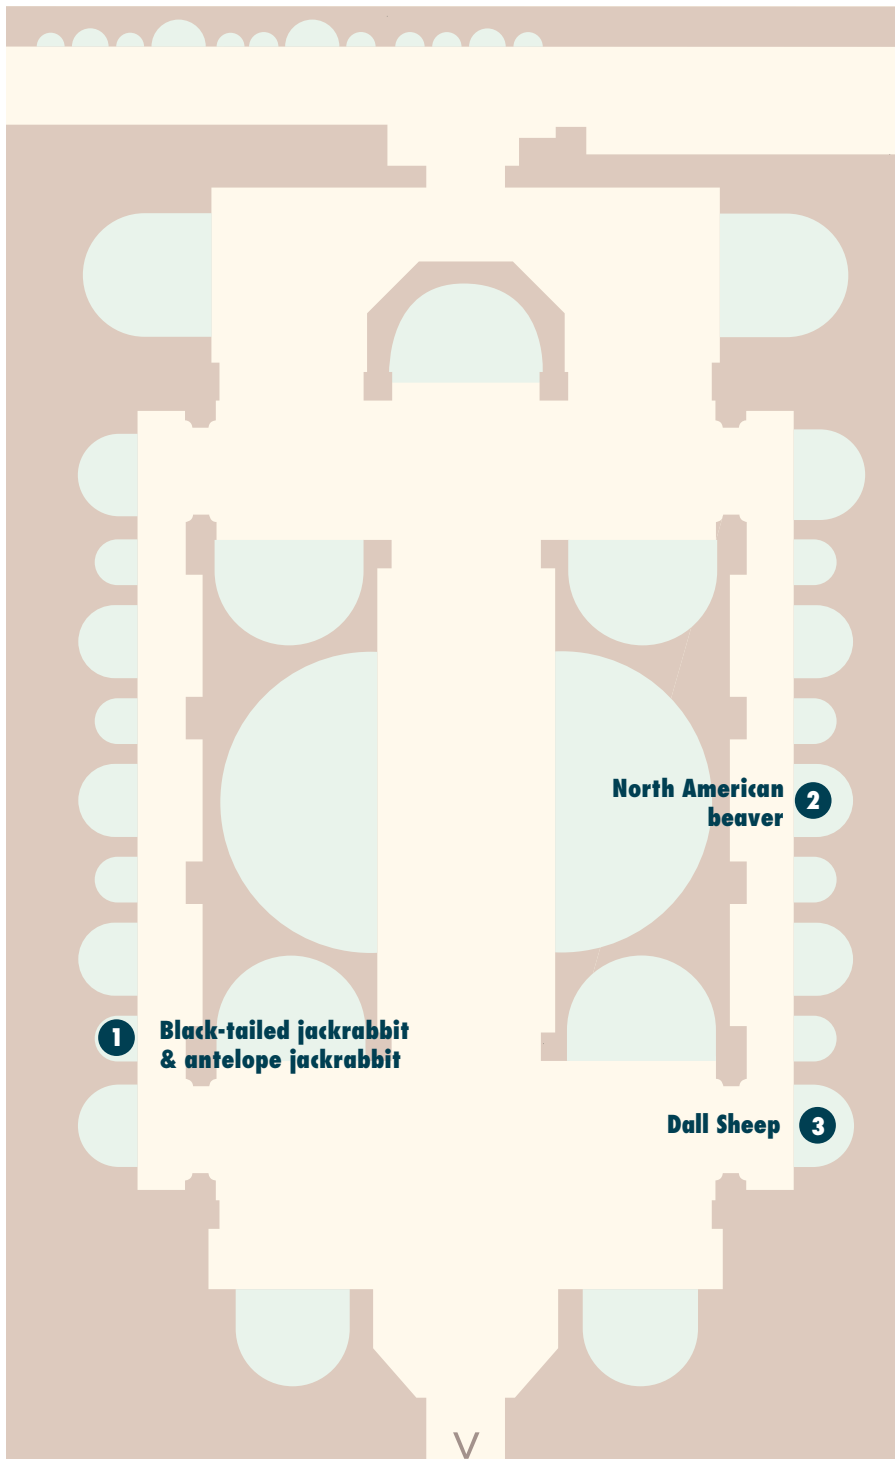

Map Bernard Family Hall of North American Mammals

Theodore Roosevelt Memorial Hall

A Moment in Time

This hall depicts just a sample of North American wildlife today.

It highlights over 40 of the approximately 500 mammals native to Canada, the United States, and northern Mexico. Each diorama meticulously depicts the plants and animals of real places at a particular moment in time.

DIORAMAS

- 1. Black-tailed jackrabbit & antelope jackrabbit**
 - [Read More](#)
 - [See in Virtual Hall](#)
- 2. North American beaver**
 - [Read More](#)
 - [See in Virtual Hall](#)
- 3. Dall Sheep**
 - [Read More](#)
 - [See in Virtual Hall](#)