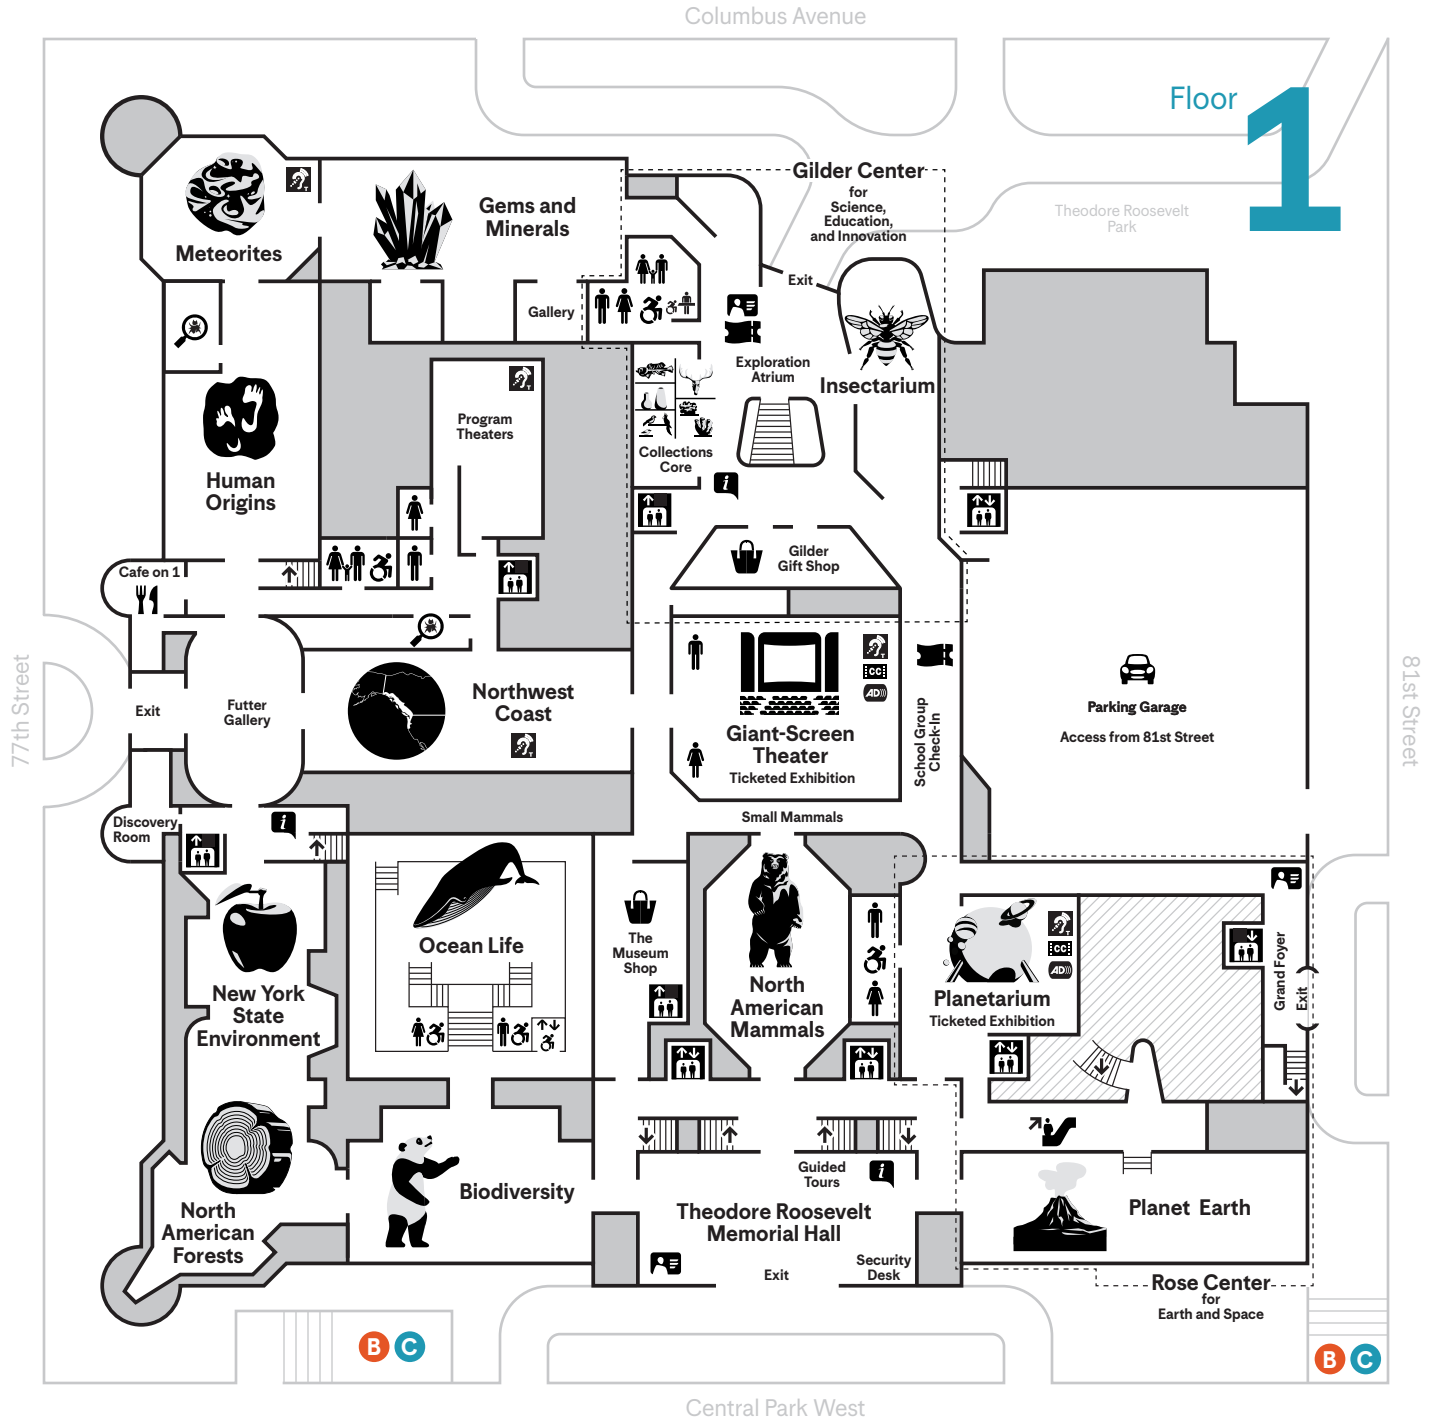

Floor 2

Check your ticket for the location of ticketed exhibitions.

Stairs	Family/All-Gender Restroom	Classroom	Member Lounge
Elevator	Shop	Ticket Desk	ATM
Restroom	Dining	Membership Desk	Information Desk

Columbus Avenue

Floor 2

77th Street

81st Street

Central Park West

Floor 1

Check your ticket for the location of ticketed exhibitions.

Stairs

Restroom

Dining

Ticket Desk

Elevator

Family/All-Gender Restroom

Shop

Membership Desk

Escalator

Companion Care Room

Classroom

Information Desk

Lower Level

Check your ticket for the location of ticketed exhibitions.

 Stairs

 Restroom

 Dining