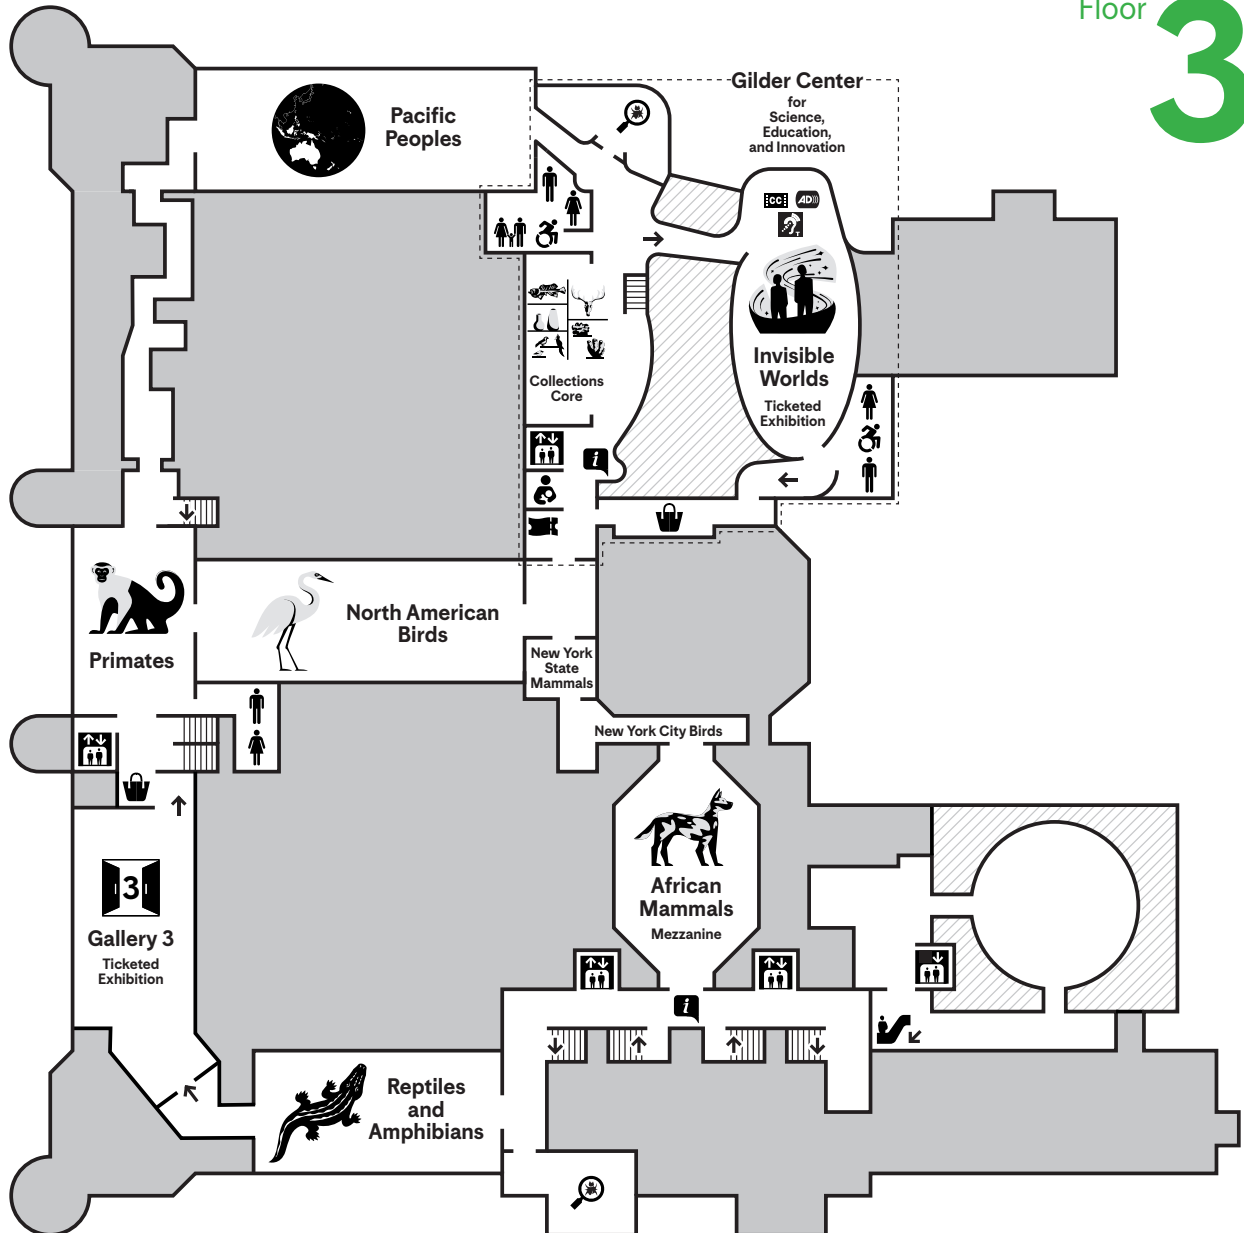

Floor 4

Check your ticket for the location of ticketed exhibitions.

 Stairs

 Family/All-Gender Restroom

 Classroom

 Elevator

 Dining

 Information Desk

Check your ticket for the location of ticketed exhibitions.

Stairs

Restroom

Shop

Ticket Desk

Elevator

Family/All-Gender Restroom

Classroom

Escalator

Lactation Room

Information Desk

Columbus Avenue

Floor **3**

77th Street

81st Street

Central Park West

Floor 2

Check your ticket for the location of ticketed exhibitions.

Stairs	Family/All-Gender Restroom	Classroom	Member Lounge
Elevator	Shop	Ticket Desk	ATM
Restroom	Dining	Membership Desk	Information Desk