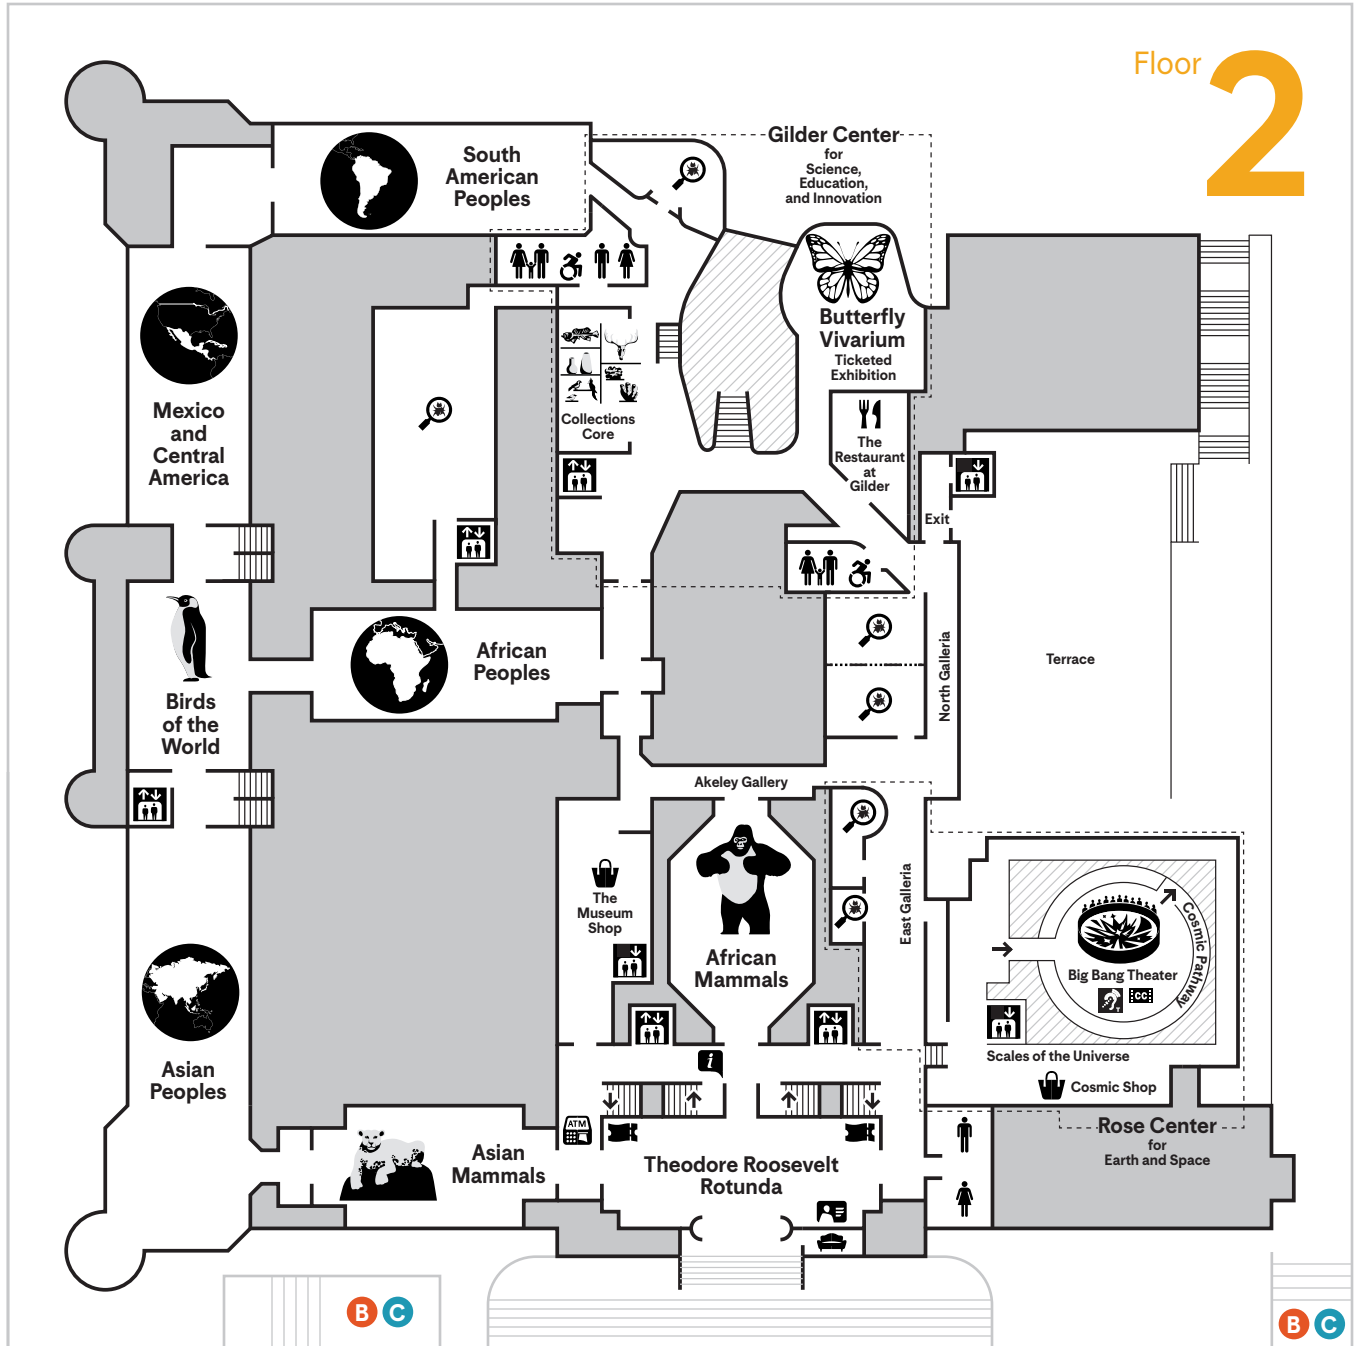

Floor 4

Check your ticket for the location of ticketed exhibitions.

 Stairs

 Family/All-Gender Restroom

 Classroom

 Elevator

 Dining

 Information Desk

Escalator

Lactation Room

Information Desk

Columbus Avenue

Floor **3**

77th Street

81st Street

Central Park West

Floor 2

Check your ticket for the location of ticketed exhibitions.

Stairs	Family/All-Gender Restroom	Classroom	Member Lounge
Elevator	Shop	Ticket Desk	ATM
Restroom	Dining	Membership Desk	Information Desk

Columbus Avenue

Floor 2

77th Street

81st Street

Central Park West

Floor 1

Check your ticket for the location of ticketed exhibitions.

Stairs