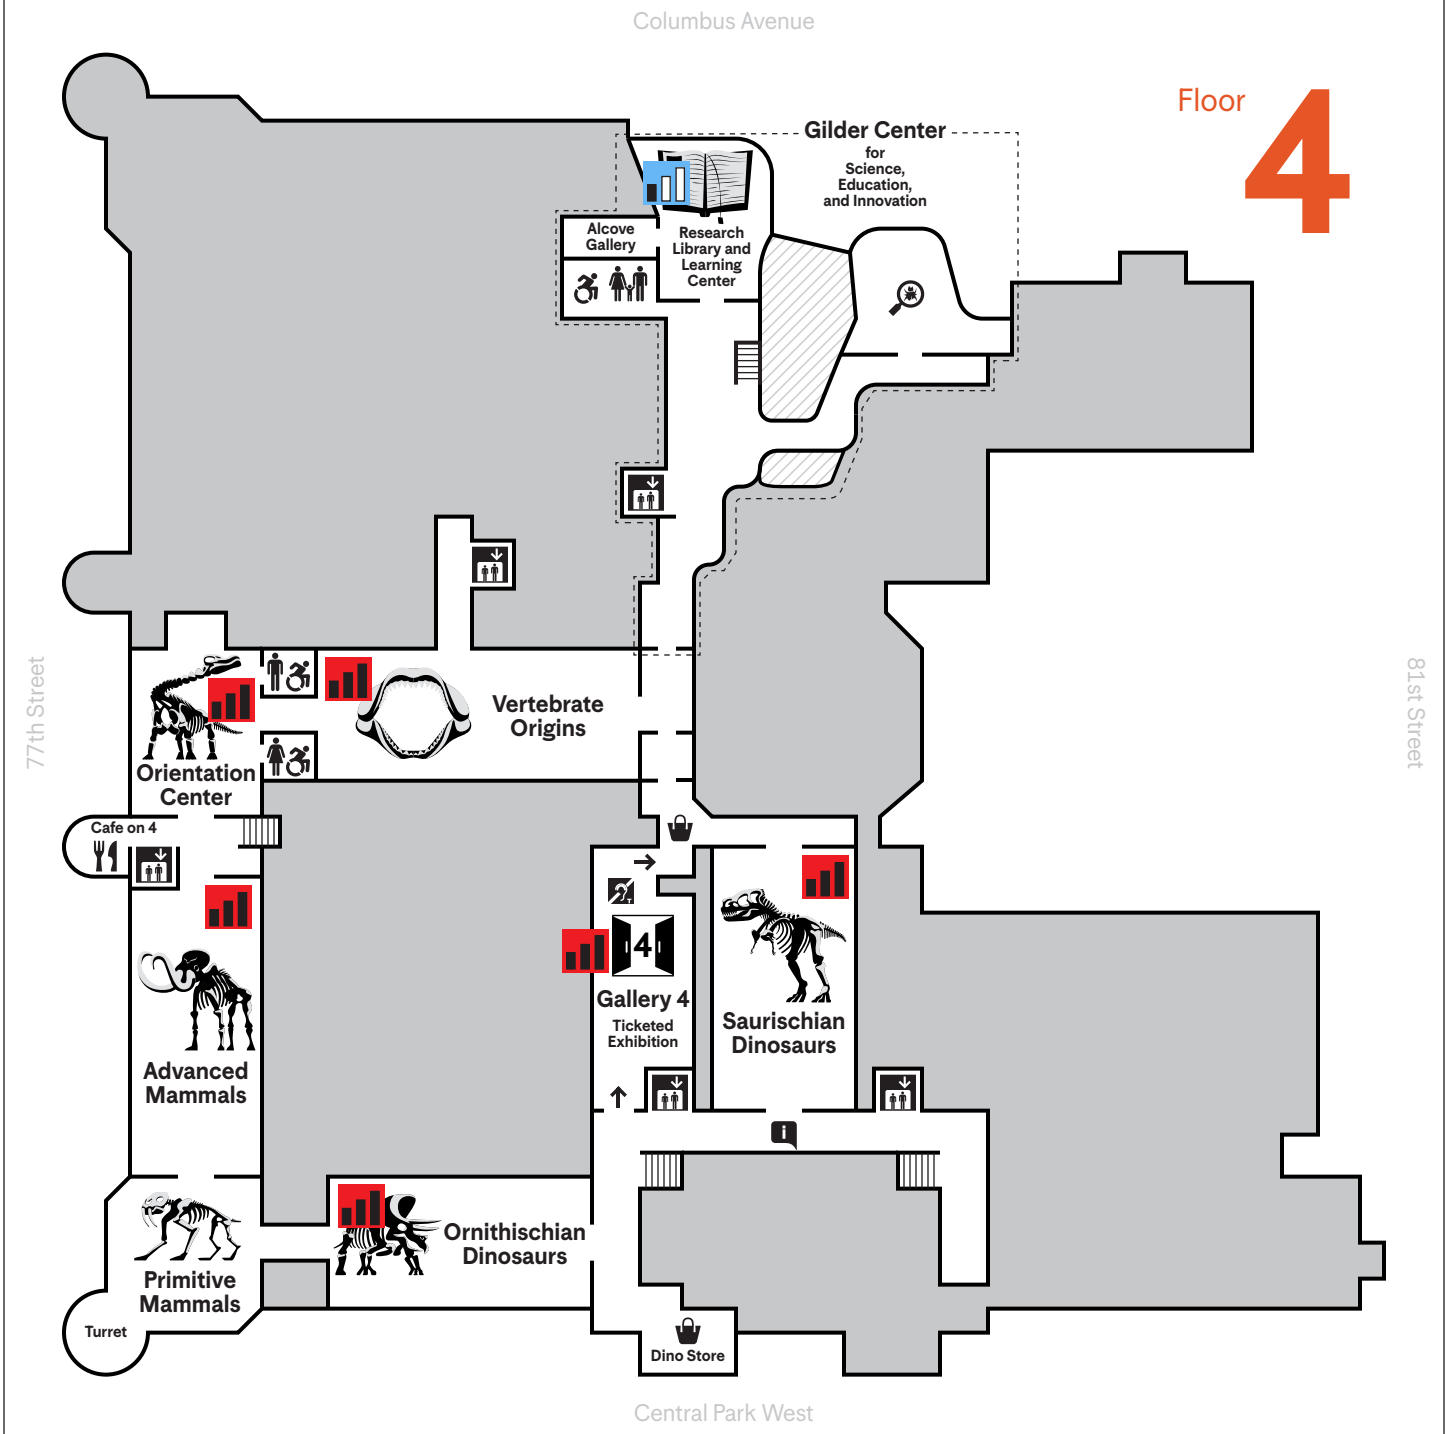

## Sensory Level

High Sensory Area

Low Sensory Area

A high-sensory area generally has a lot of sensory input. A low-sensory area generally has very little sensory input.

# Floor 4

Check your ticket for the location of ticketed exhibitions.

Stairs	Family/All-Gender Restroom	Classroom
Elevator	Dining	Information Desk
Restroom	Shop	

# Floor 4

High Sensory Area

Low Sensory Area

	Location	Sound Level	Light Level	Crowd Level	Seating	Touch?
	 <p>Research Library and Learning Center</p>					
	 <p>Orientation Center</p>					
	 <p>Vertebrate Origins</p>					
	 <p>Saurischian Dinosaurs</p>					
	 <p>Ornithischian Dinosaurs</p>					

# Floor 4

	Location	Sound Level	Light Level	Crowd Level	Seating	Touch?
	 Primitive Mammals					
	 Advanced Mammals					
	 Cafe on 4					
	 Gallery 4					