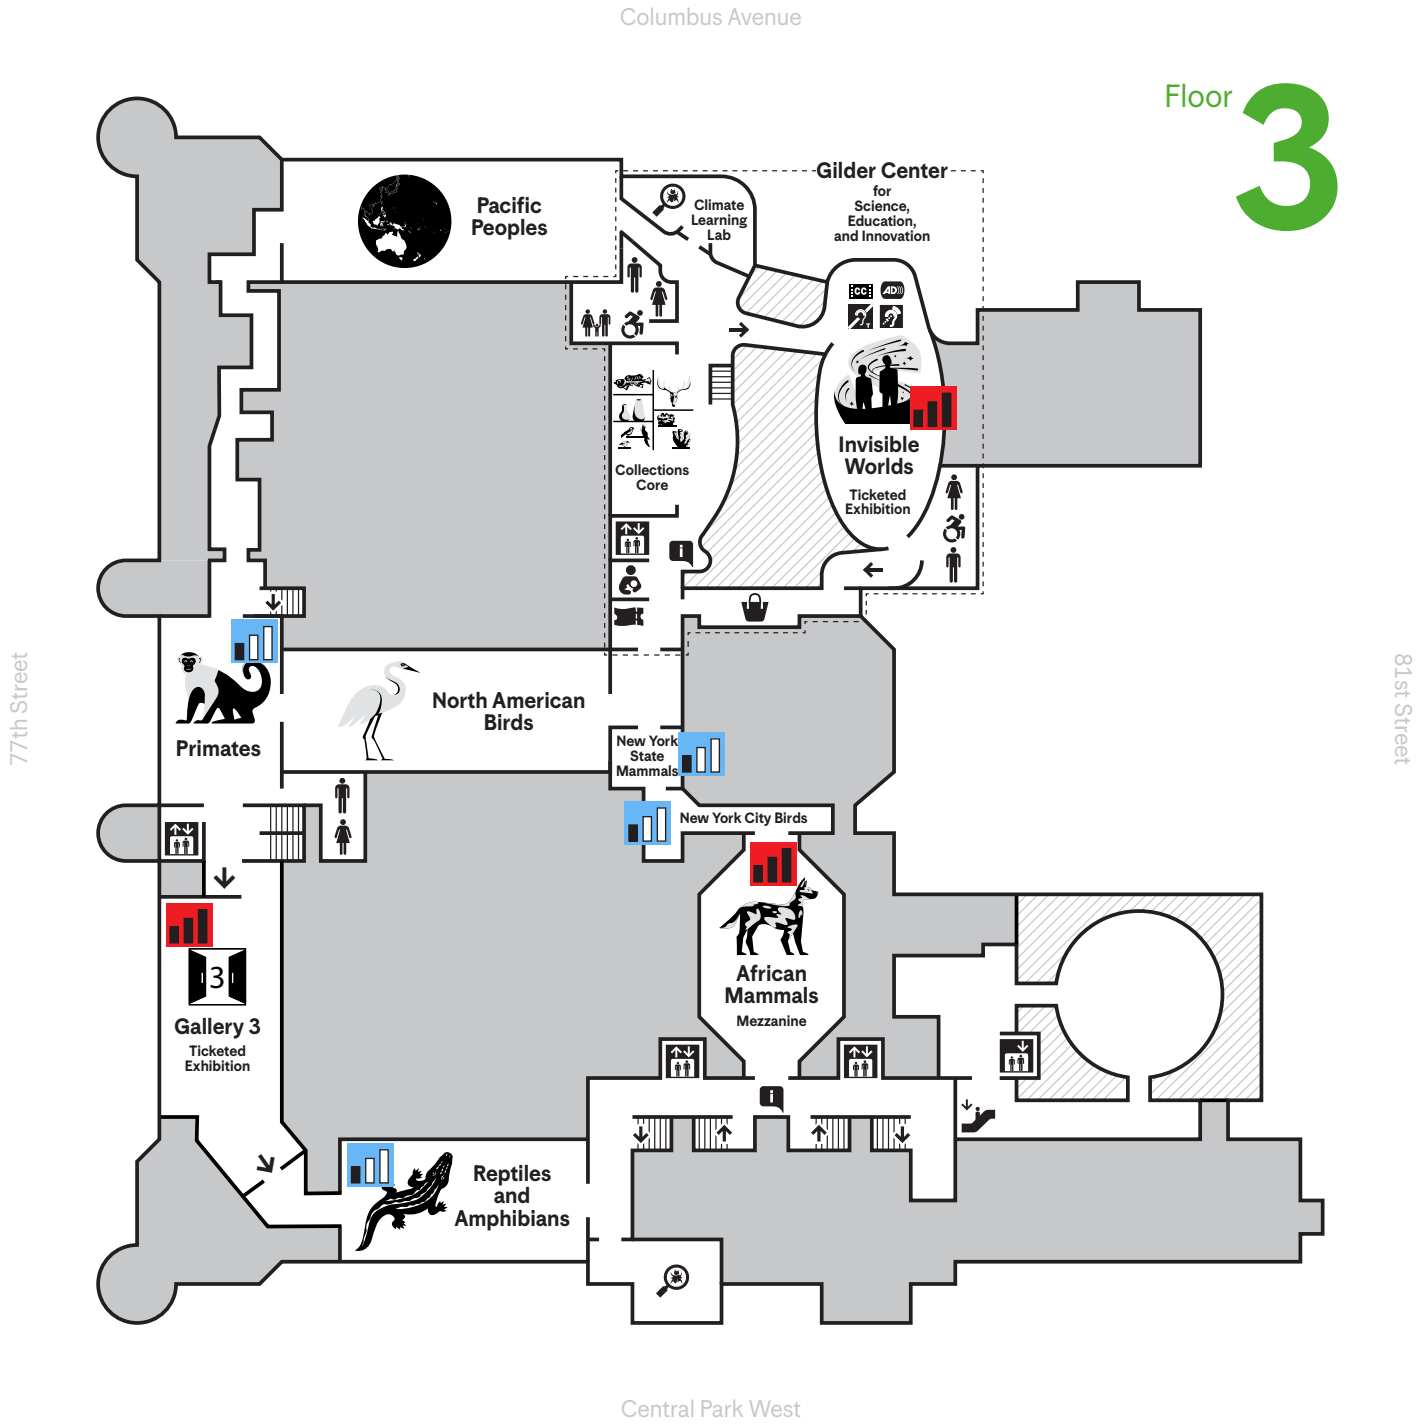

Floor 3

Check your ticket for the location of ticketed exhibitions.

Stairs	Restroom	Shop	Ticket Desk
Elevator	Family/All-Gender Restroom	Classroom	
Escalator	Lactation Room	Information Desk	

Floor 3

High Sensory Area   Low Sensory Area