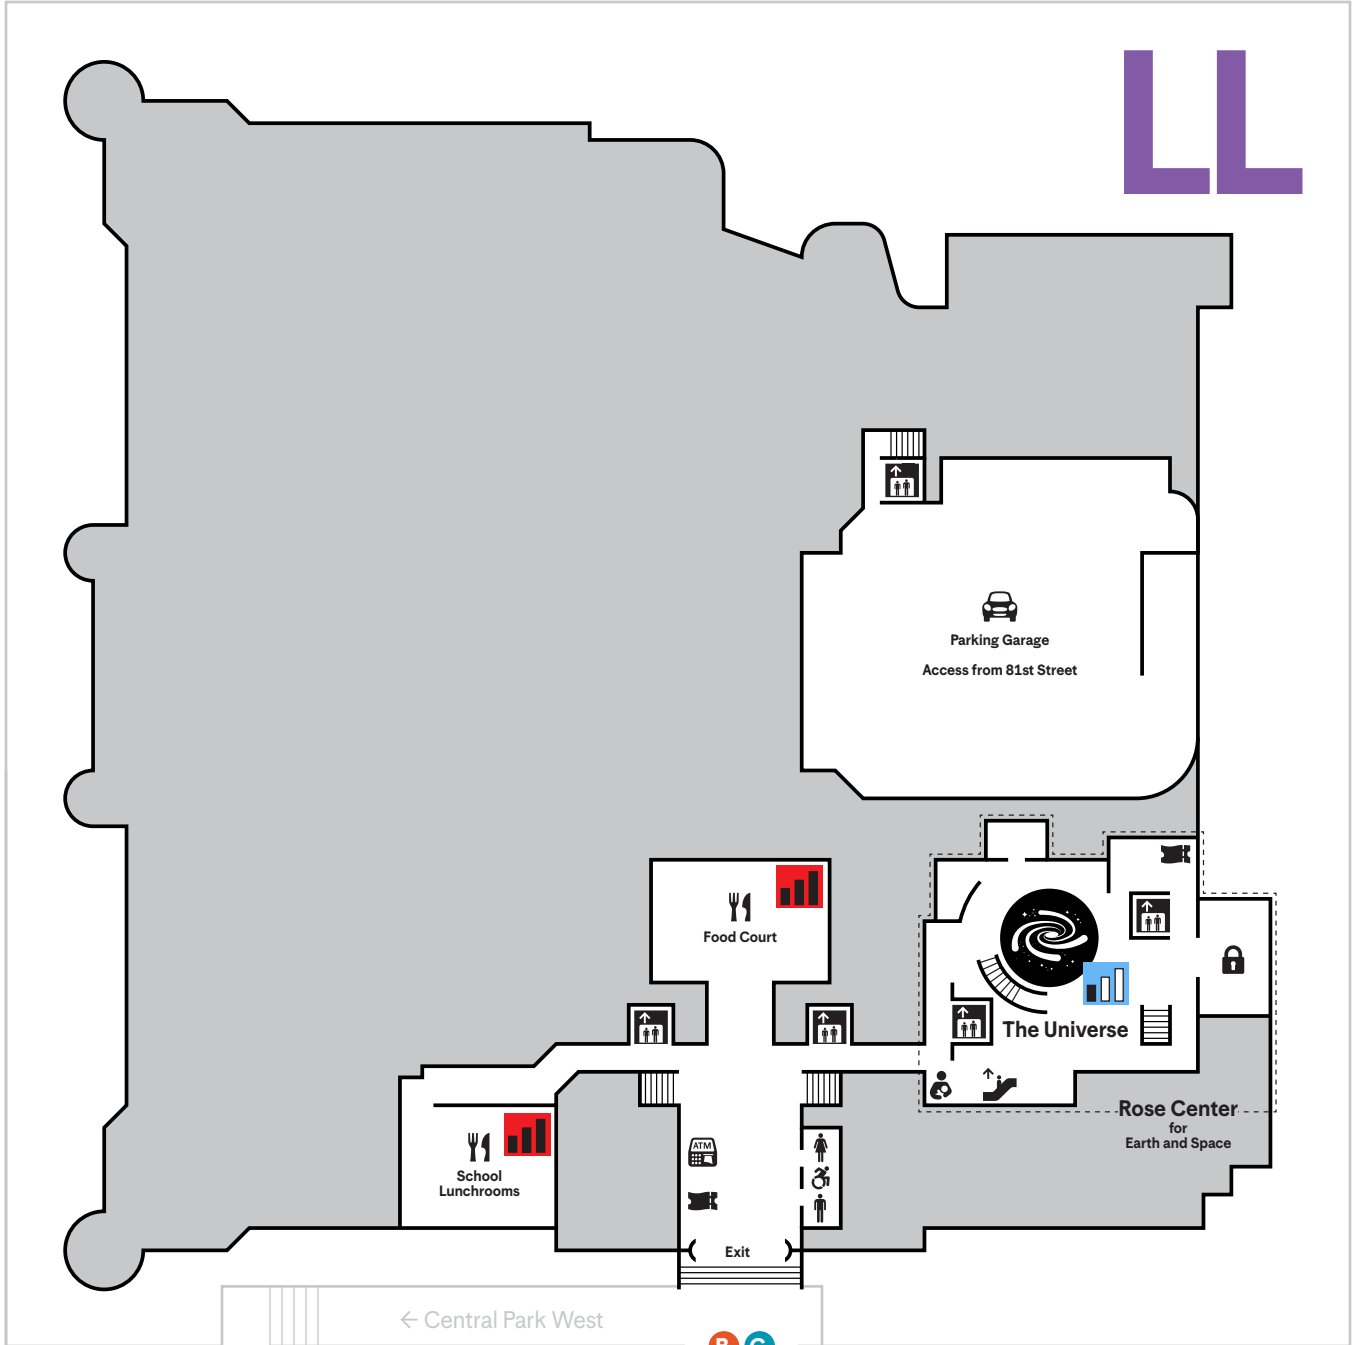

# Floor 1

Location	Sound Level	Light Level	Crowd Level	Seating	Touch?
 <p>Discovery Room</p>					
 <p>Northwest Coast</p>					
 <p>Giant-Screen Theater</p>					
 <p>Human Origins</p>					
 <p>Meteorites</p>					

Floor 1

	Location	Sound Level	Light Level	Crowd Level	Seating	Touch?
	 Gems and Minerals					
	 Cafe on 1					

Lower Level

Check your ticket for the location of ticketed exhibitions.

Stairs

Restroom

Dining

Storage Lockers

Elevator

Lactation Room

Ticket Desk

Escalator

Shop

ATM

Columbus Avenue

77th Street

81st Street

High Sensory Area

Low Sensory Area

Lower Level

	Location	Sound Level	Light Level	Crowd Level	Seating	Touch?
	 The Universe					
	 Food Court	