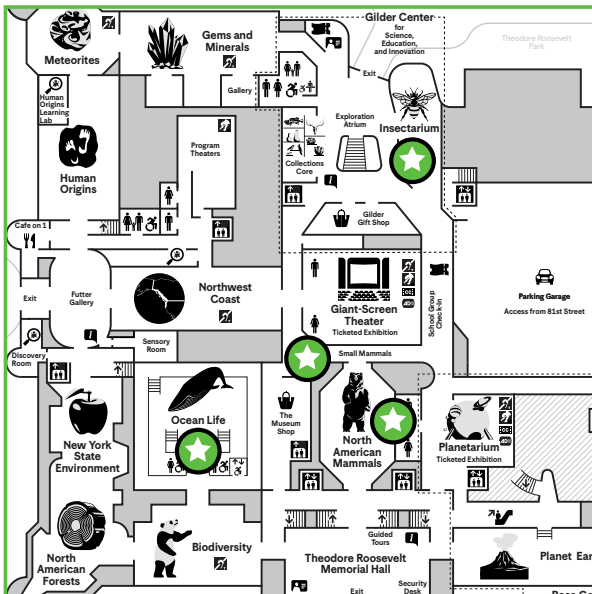

# BUILD YOUR ANIMAL DREAM TEAM

**YOUR GOAL:** Explore the Museum to find all different kinds of animals. Learn about them and ask yourself if they have the traits and skills to fill a position on your dream team. Follow the instructions on the next page to create a card for each player on your team!

## SCOUTING LOCATIONS