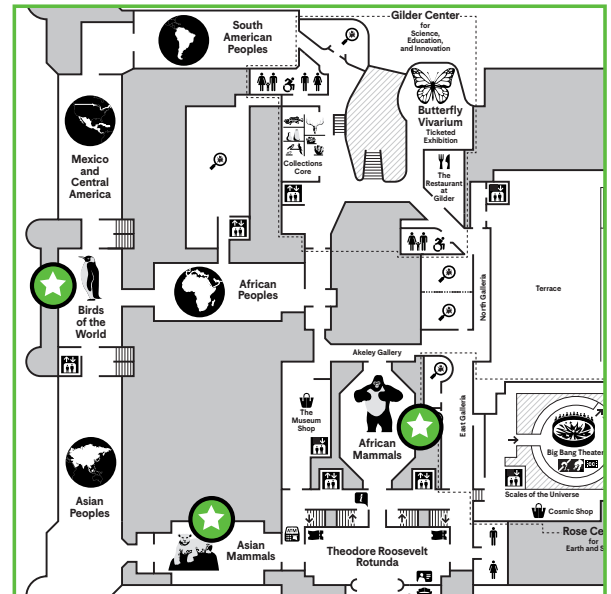

# BUILD YOUR ANIMAL DREAM TEAM

**YOUR GOAL:** Explore the Museum to find all different kinds of animals. Learn about them and ask yourself if they have the traits and skills to fill a position on your dream team. Follow the instructions on the next page to create a card for each player on your team!

## SCOUTING LOCATIONS

### < FLOOR 1

- Insectarium
- Ocean Life
- North American Mammals
- Small Mammals